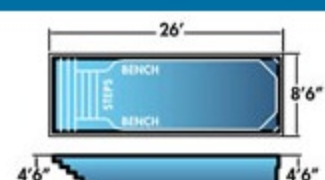

Stingray I
8'6" x 26' x 4'6"