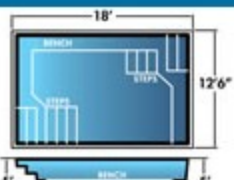

Aruba 12'6" x 18' x 5'