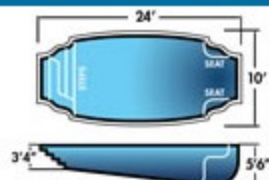

Bahamas
10' x 24' x 5'6"