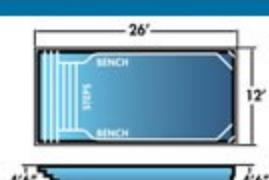

Stingray III
12' x 26' x 4'6"