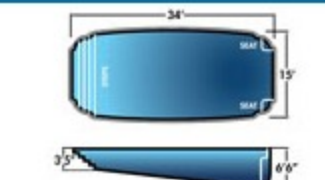

Maui
15' x 34' 6'6"