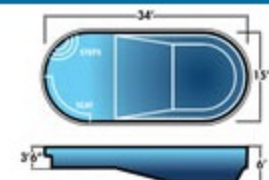

Costa Rica
15' x 34' 6"