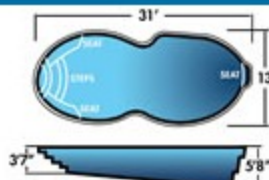

Angelfish
13' x 31' x 5'8"