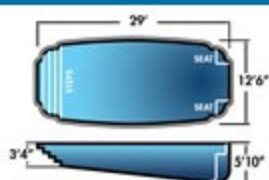

Pool Styles

NOTE: All dimensions are to outside edge. Length, Width and depth may vary.

Acapulco
12'6" x 29' x 6'