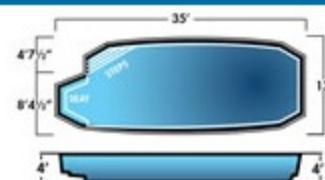

Azures I
13' x 35' x 4'