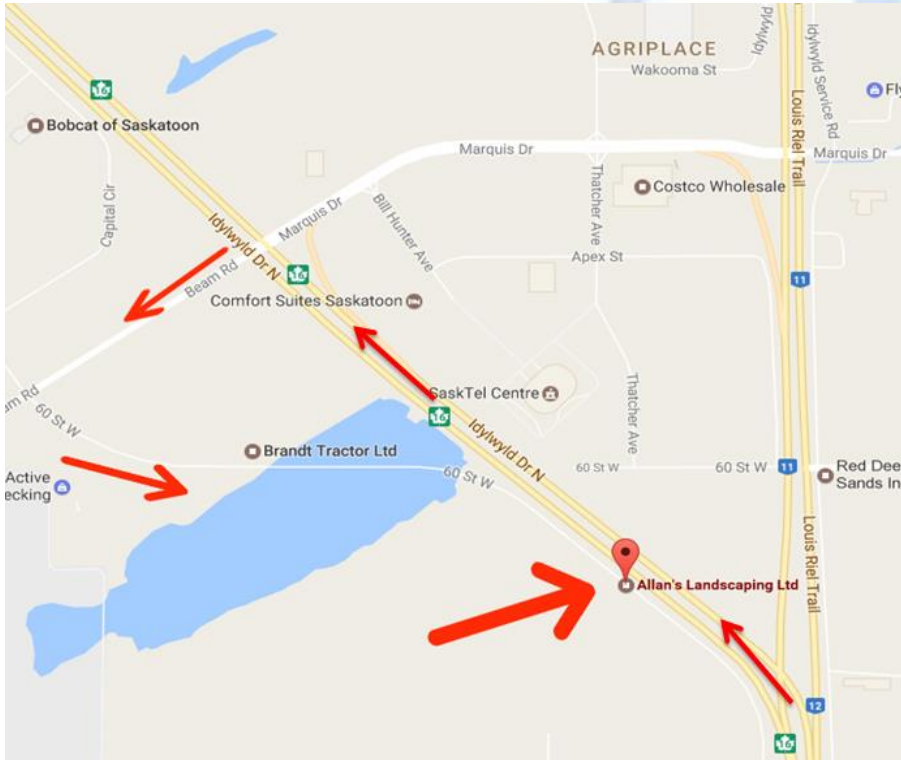

(Summer Hours)

Monday to Saturday 9am-6pm

Sunday & Holidays 12pm-5pm

(Winter Hours)

Monday to Friday 9am-5pm

ALLAN'S Landscaping Ltd.

(Since 1979)

777 - 60th Street West