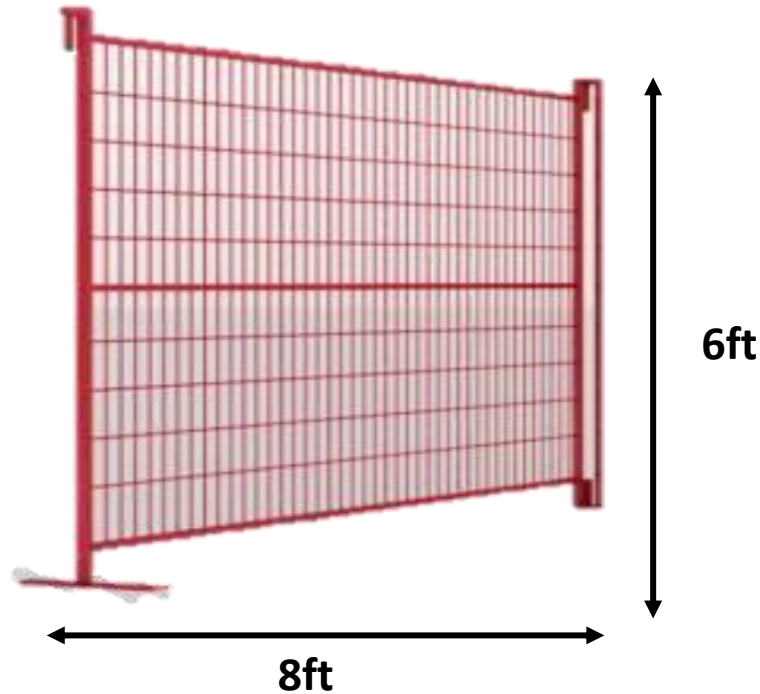

# Temporary Fencing

(Portable Steel Fencing  
for Site Security)

## Panel Information

- Dimensions: 6ft x 8ft
- In full steel panel increments