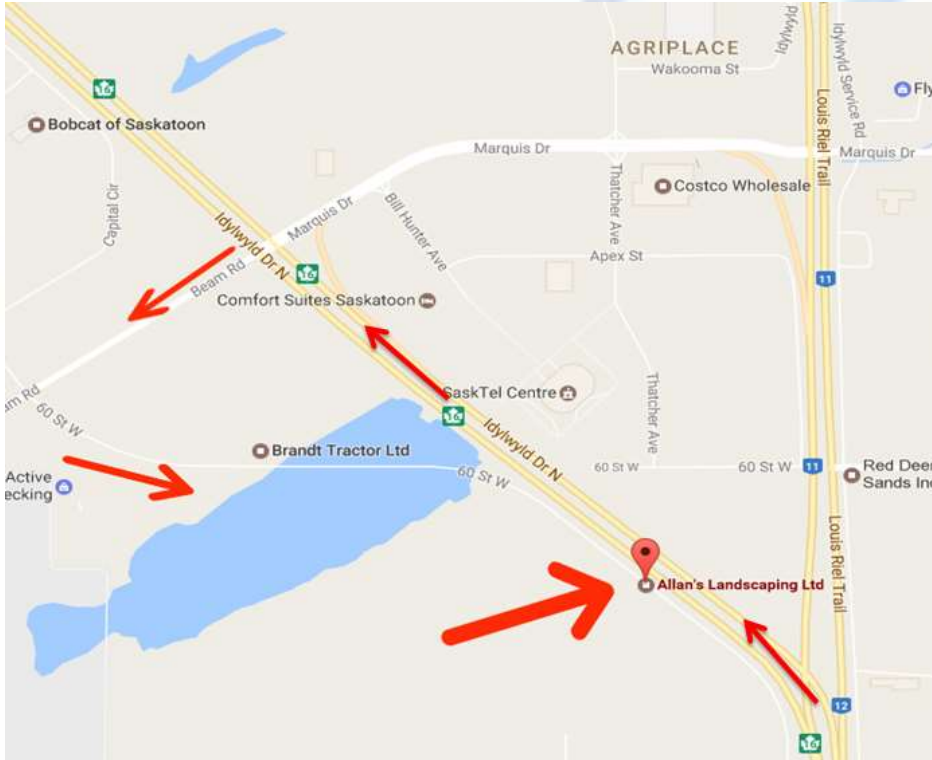

Come On In and Visit Us Today!

Landscape Construction Store

Allan's Landscaping Ltd. are dedicated to providing homeowners, landscapers, and everyone else with only the best quality landscape products at competitive prices! We carry the best selections of sand and gravel, decorative rock, boulders, flagstone, mulch, and topsoil in the area! Our experienced and friendly staff will help you visualize your next landscaping or construction project! So whether, it's a project as small as redoing your flower bed, or something as big as the whole yard. Allan's Landscaping Ltd. has the materials for you. Go ahead and give us a call, or come in today and check out our amazing selection of products!

(Summer Hours)
Monday to Saturday 9am-6pm
Sunday & Holidays 12pm-5pm
(Winter Hours)
Monday to Friday 9am-5pm

ALLAN'S Landscaping Ltd.

(Since 1979)

777 - 60th Street West
Saskatoon, SK S7K 3J7
www.allanslandscaping.com

Have Your Project Done by One Contractor!

General Contractor
Landscape Design
Consulting
Demolition
Sodding
Trees & Shrubs
Sprinkler Systems
Mulches
Equipment Rental

Foundation Repairs
Drainage Solutions
Grading
Retaining Walls
Driveways
Paving Stones
Concrete & Asphalt
Waste & Recycle Bins
Trucking Services

AND MANY, MANY, MORE SERVICES

If you have problems (we have the solution)

Call Our:

- General Contractor
- Landscape Designer
- Consulting Agent
- Landscape Division

James J. Polley

306-249-4600

james@allans.blue

Consultations/Estimates

Option 1
FREE In
Office
Consultation

Option 2
On Site
Estimate

Option 3
Home
Consultation

Ask us for more information!