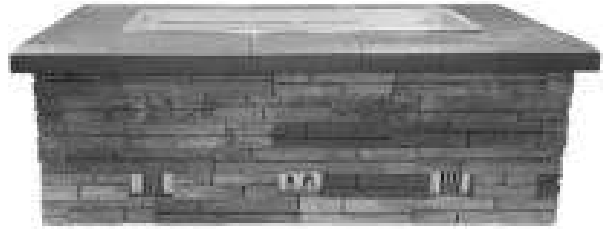

$5,834.25

Dimensions & Data

- Natural Gas
- 2'11"Deep x 6'2"Wide x 2'5"High
- Weight: 3070 lbs (1393 kg)

Colours

- Sienna with Buff Trim or Midnight Black Trim
- Pewter with Midnight Black Trim

BORDEAUX
FIRE TABLE