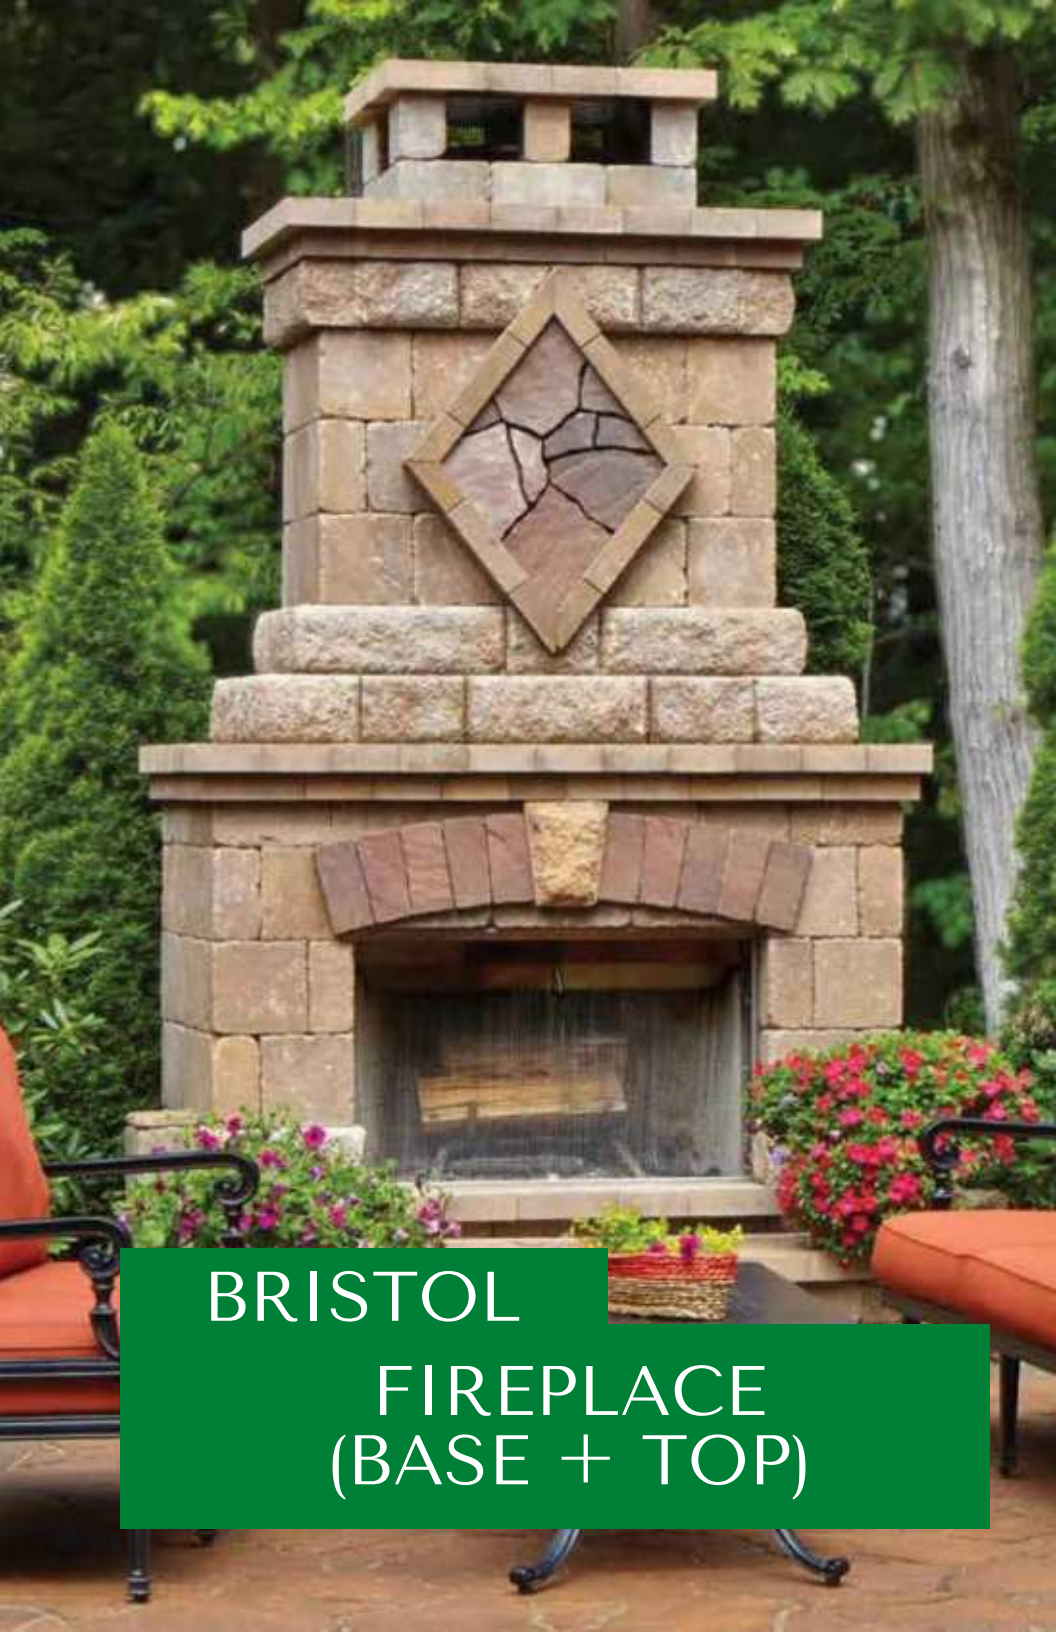

28" Plaza Grill
Pyramid Grill
\$297.00 ea

Beltis Insert
\$148.50 ea

28" Weston Stone/ Plaza
Wall Flat Grill
\$101.25 ea

SPARK ARRESTORS & ACCESSORIES

\$11,475.62

Dimensions & Data

- Prebuilt, modular fireplace is packaged as 2 units
- 9.5' Tall x 5' Wide x 3' Deep
- Weight: 7245 lbs (3286 kg)
- Type: Wood burning