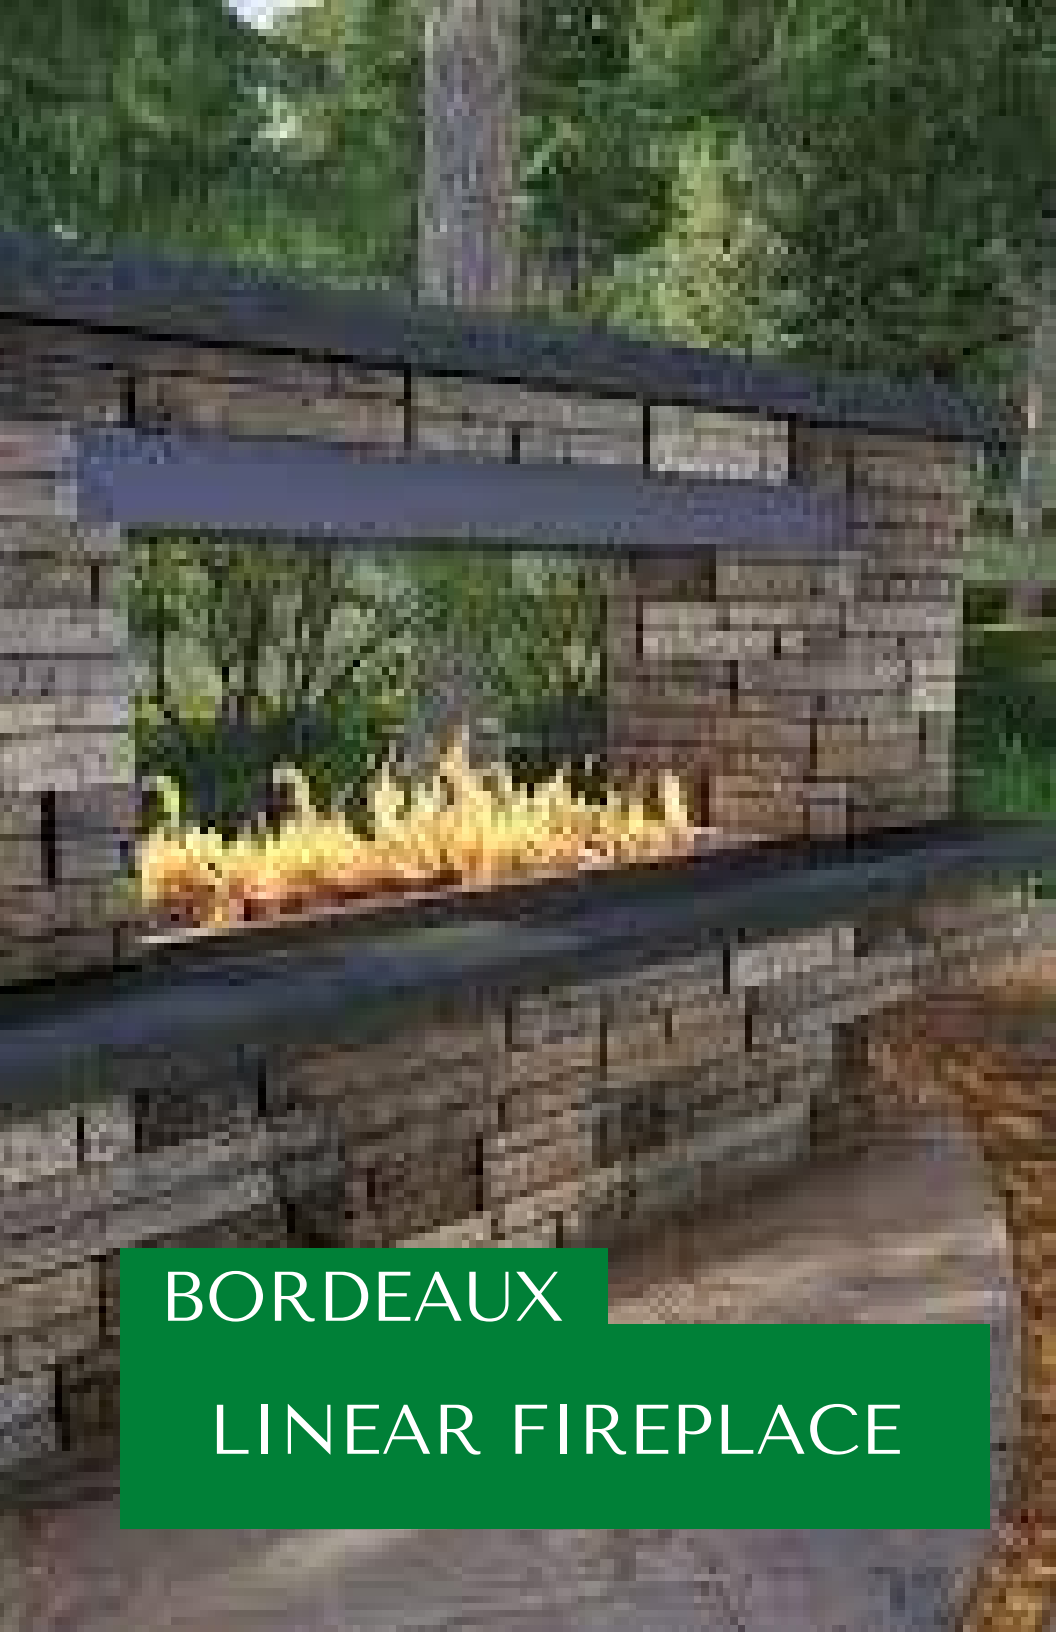

SPECIAL ORDER

Dimensions & Data

- Natural Gas
- Heavy duty construction - burner and pan feature 304 stainless steel
- Thermocouple manual safety technology. Safety valve turns gas off if the flame goes out
- Battery operated spark ignition
- 7'4"Wide x 2'11"Deep x 4'2"High
- Weight: 3700 lbs (1678 kg)

Colours

1. Sienna with Buff Trim or Midnight Black Trim
   - Pewter with Midnight Black Trim

BORDEAUX
LINEAR FIREPLACE