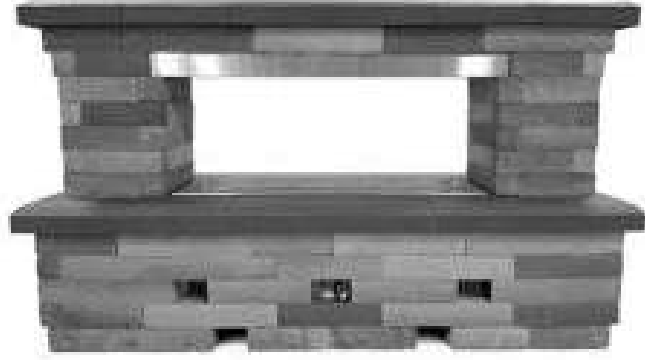

SPECIAL ORDER

Dimensions & Data

- Natural Gas
- Heavy duty construction - burner and pan feature 304 stainless steel
- Thermocouple manual safety technology. Safety valve turns gas off if the flame goes out
- Battery operated spark ignition
- 7'4"Wide x 2'11"Deep x 4'2"High
- Weight: 3700 lbs (1678 kg)

Colours

1. Sienna with Buff Trim or Midnight Black Trim
   - Pewter with Midnight Black Trim

BORDEAUX
LINEAR FIREPLACE