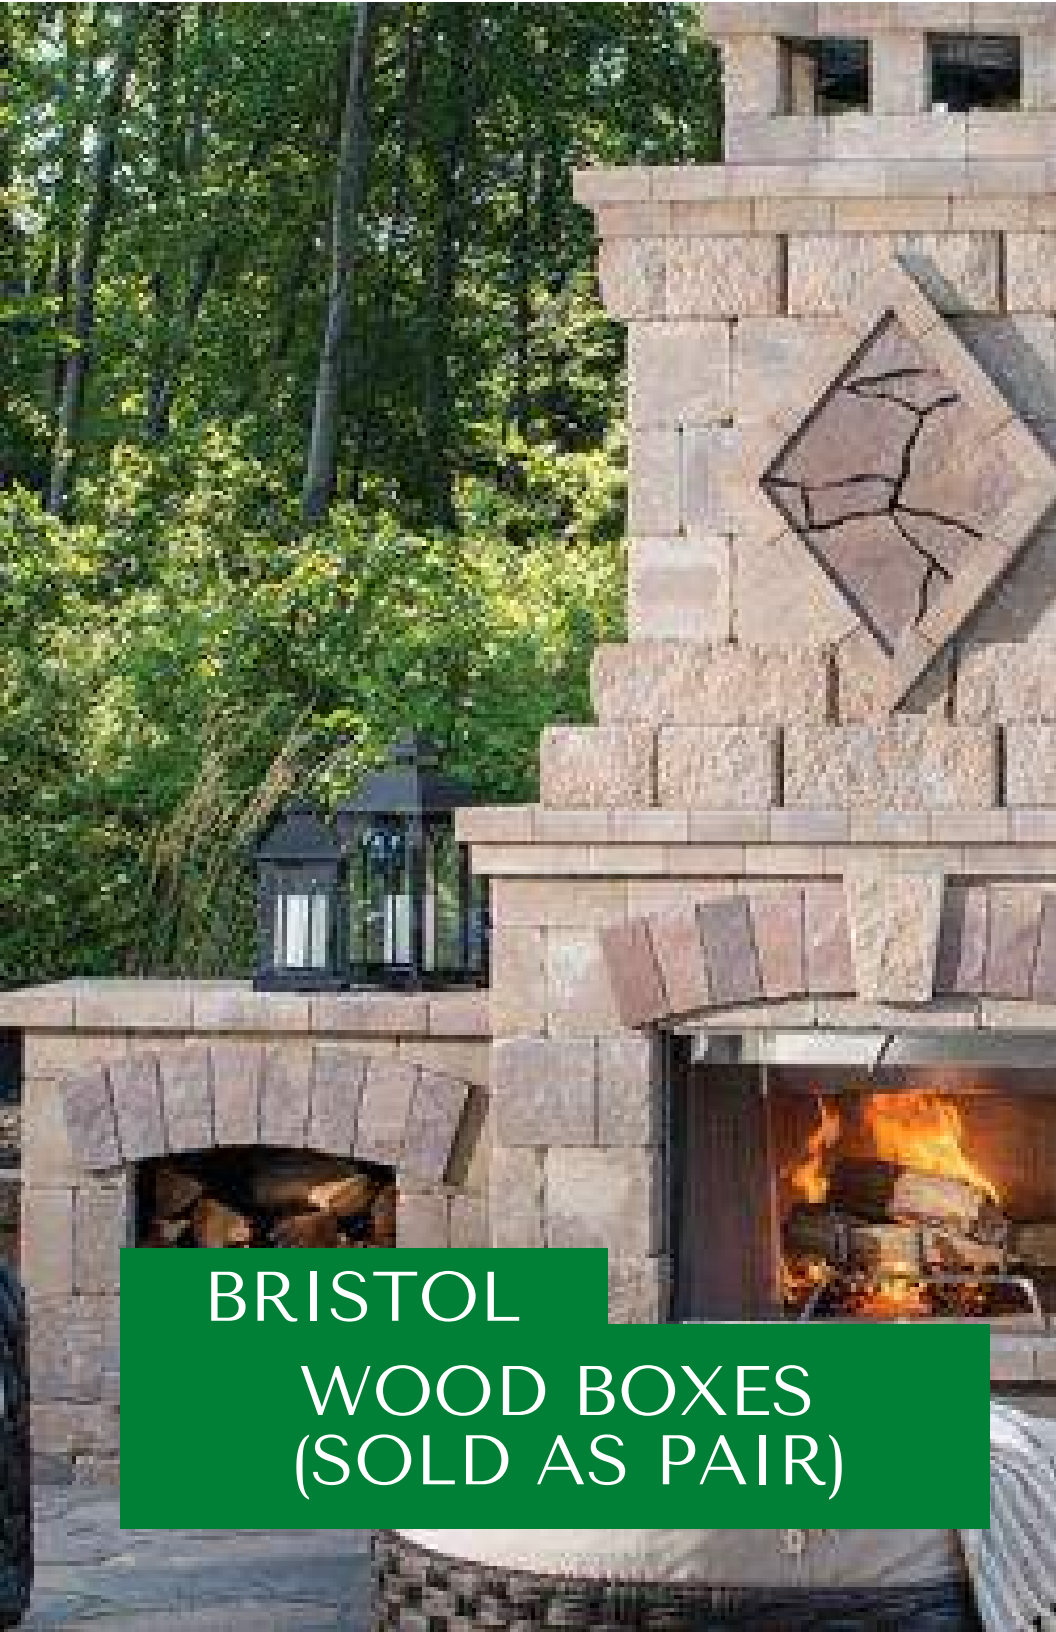

Colours

Gascony Tan/Ashbury Haz

Cotswold Mist/Brookstone Slate

BRISTOL

**FIREPLACE
(BASE + TOP)**

**BRISTOL
WOOD BOXES
(SOLD AS PAIR)**

\$5,326.05

Dimensions & Data