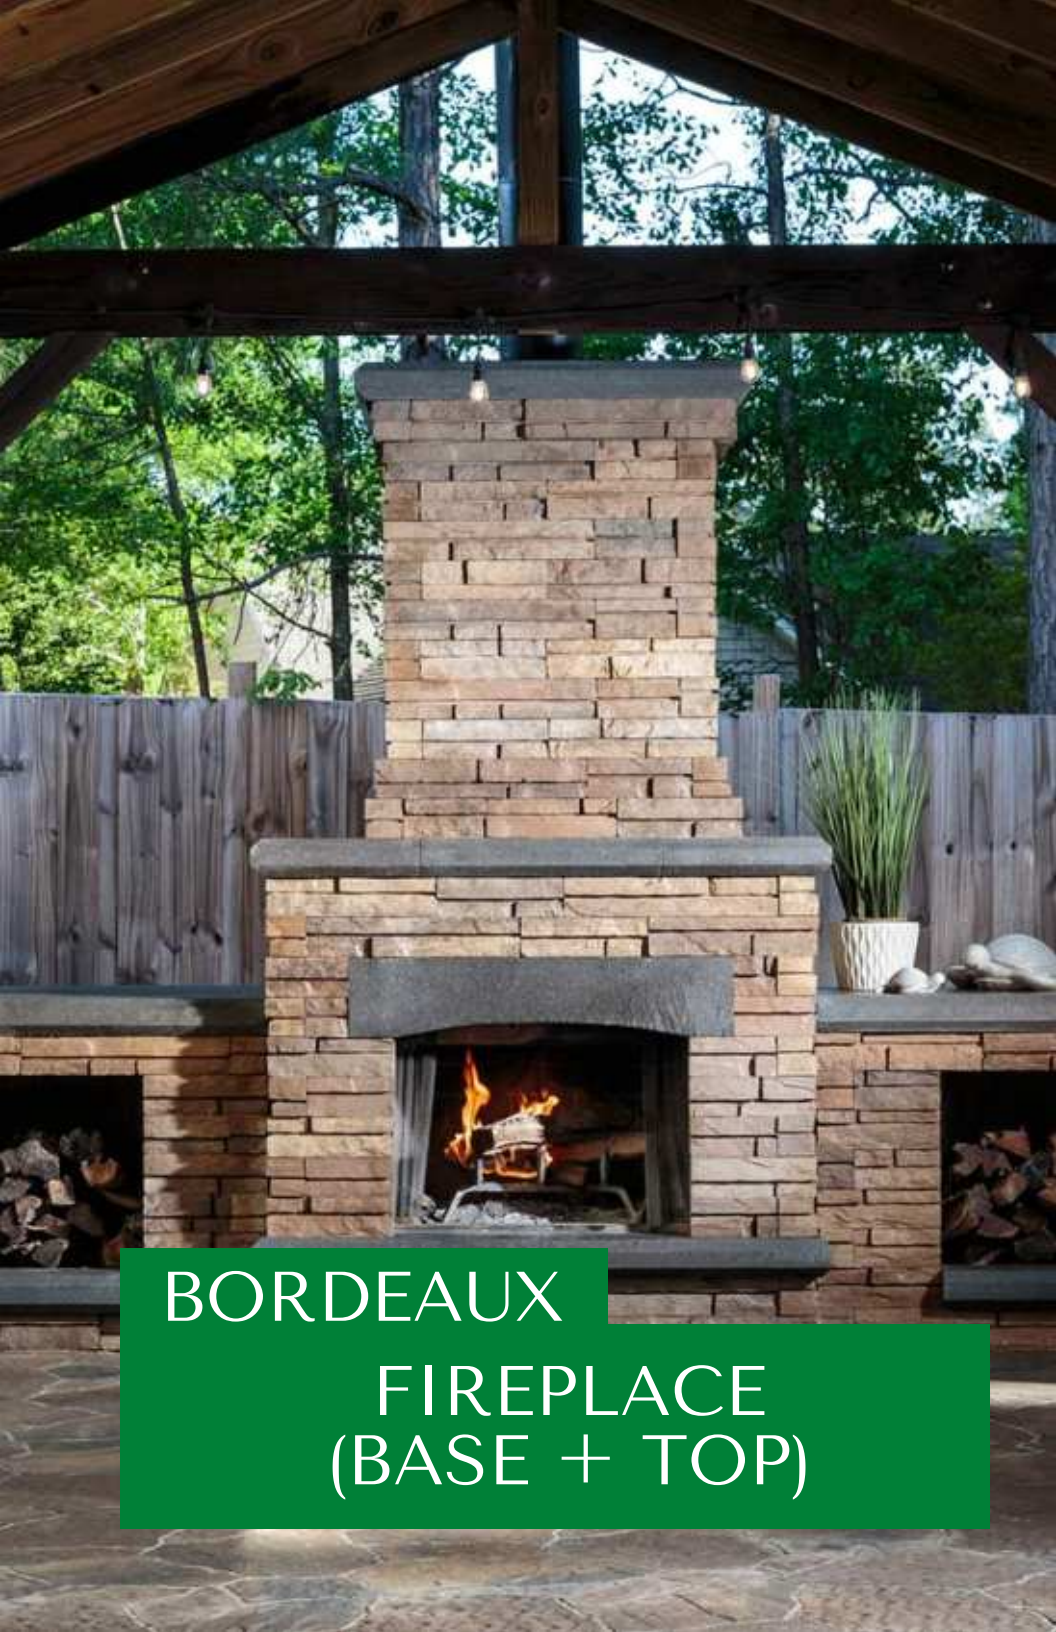

Colours

Gascony Tan/Ashbury Haz

Cotswold Mist/Brookstone Slate

\$7,726.46

Dimensions & Data

- Wood burning fire place with stainless steel double wall flue pipe, concealed spark screen and log rack
- 8.3' Tall x 4.2' Wide x 2.5' Deep
- Weight: 4200 lbs (1905 kg)
- Type: Wood burning