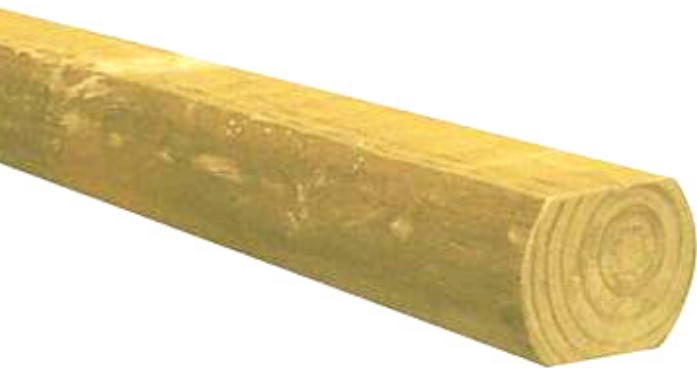

ECOBORDER RUBBER EDGING

Used to divide a lawn, walkways, patios, shrub bed, etc. Made 100% of recycled rubber tires. Our rubber edging comes in red, brown and black with stakes included.

4ft Strip with Stakes $17.04 ea.