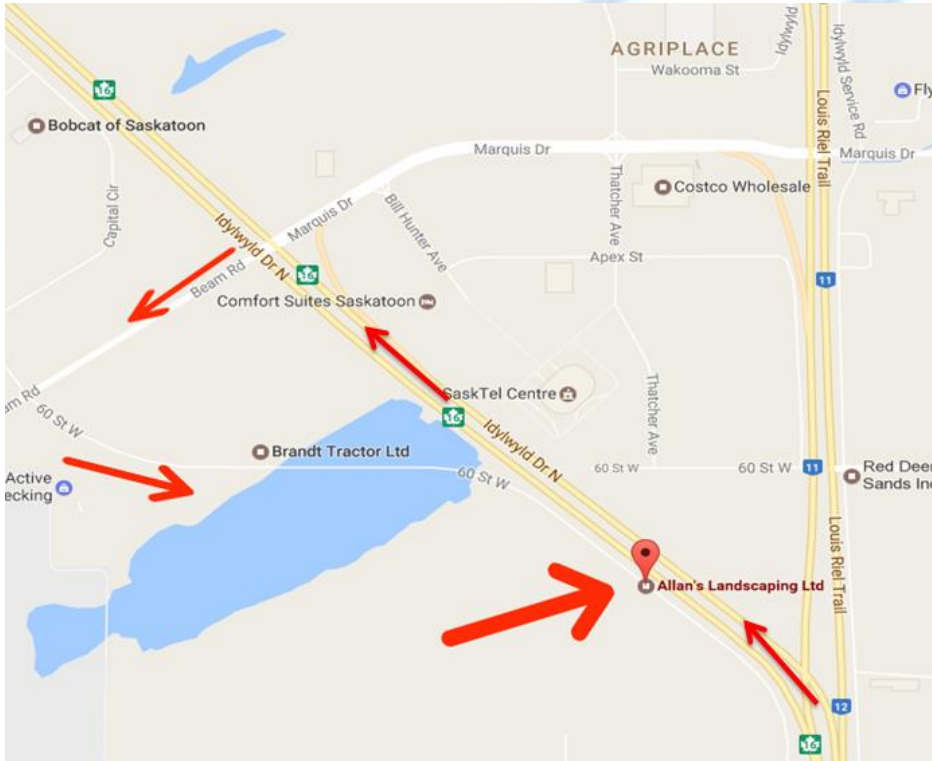

Come On In and Visit Us Today!

Landscape Construction Store

Allan's Landscaping Ltd. are dedicated to providing homeowners, landscapers, and everyone else with only the best quality landscape products at competitive prices! We carry the best selections of sand and gravel, decorative rock, boulders, flagstone, mulch, and topsoil in the area! Our experienced and friendly staff will help you visualize your next landscaping or construction project! So whether, it's a project as small as redoing your flower bed, or something as big as the whole yard. Allan's Landscaping Ltd. has the materials for you. Go ahead and give us a call, or come in today and check out our amazing selection of products!

(Summer Hours)
Monday to Saturday 9am-6pm
Sunday & Holidays 12pm-5pm
(Winter Hours)
Monday to Friday 9am-5pm

ALLAN'S Landscaping Ltd.

(Since 1979)

777 - 60th Street West
Saskatoon, SK S7K 3J7
www.allanslandscaping.com

Have Your Project Done by One Contractor!

General Contractor
Landscape Design
Consulting
Demolition
Sodding
Trees & Shrubs
Sprinkler Systems
Mulches
Equipment Rental

Foundation Repairs
Drainage Solutions
Grading
Retaining Walls
Driveways
Paving Stones
Concrete & Asphalt
Waste & Recycle Bins
Trucking Services

AND MANY, MANY, MORE SERVICES

If you have problems (we have the solution)

Call Our:

- General Contractor
- Landscape Designer
- Consulting Agent
- Landscape Division

James J. Polley
306-249-4600
james@allans.blue

Consultations/Estimates

Option 1
FREE In
Office
Consultation

Option 2
On Site
Estimate

Option 3
Home
Consultation

Ask us for more information!