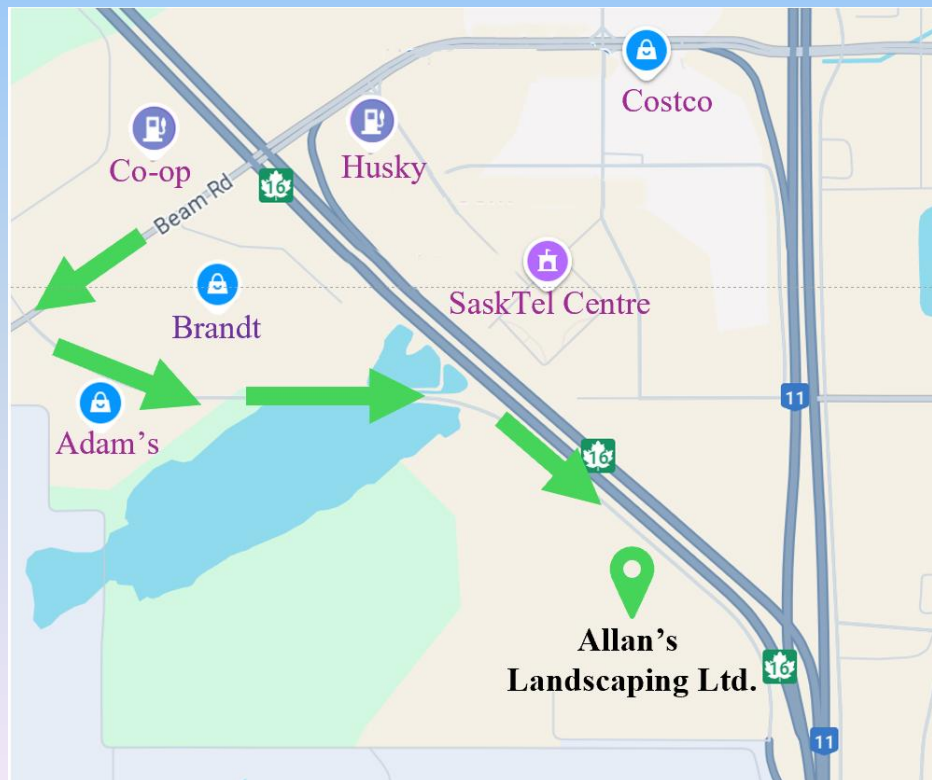

You Bag It (Small Bags)

We provide the bag and material, and lend you a shovel.

Or you may bring a container of your own (max: 5-gallon pail) and we will price it accordingly.

We can provide the bagging service at an Additional Cost of $15.00 per bag.

Delivery for 1-70 bags is $348.00 + $15.00/bag (bagging service)

No refunds on bags and they aren't returnable.

You-Bag-It Bag + Delivery + Bagging Service + Taxes = Total Price

Or, in store pick up is **You-Bag-It Bag + Taxes = Total Price**

Pick-up Products

Pick up our bulk products in 1/2 or full yard increments, 1 or 1/3 Yard Bags, You Bag It Bags and more products.

Please bring an appropriate vehicle for picking up products.

There is a minimum charge of $35.00 per loading.

(Example: 1/2 of Topsoil is $35.00)

Products + Taxes = Total Price

All Products and Deliveries are subject to taxes: Environmental, GST, PST, and Fuel Surcharge.